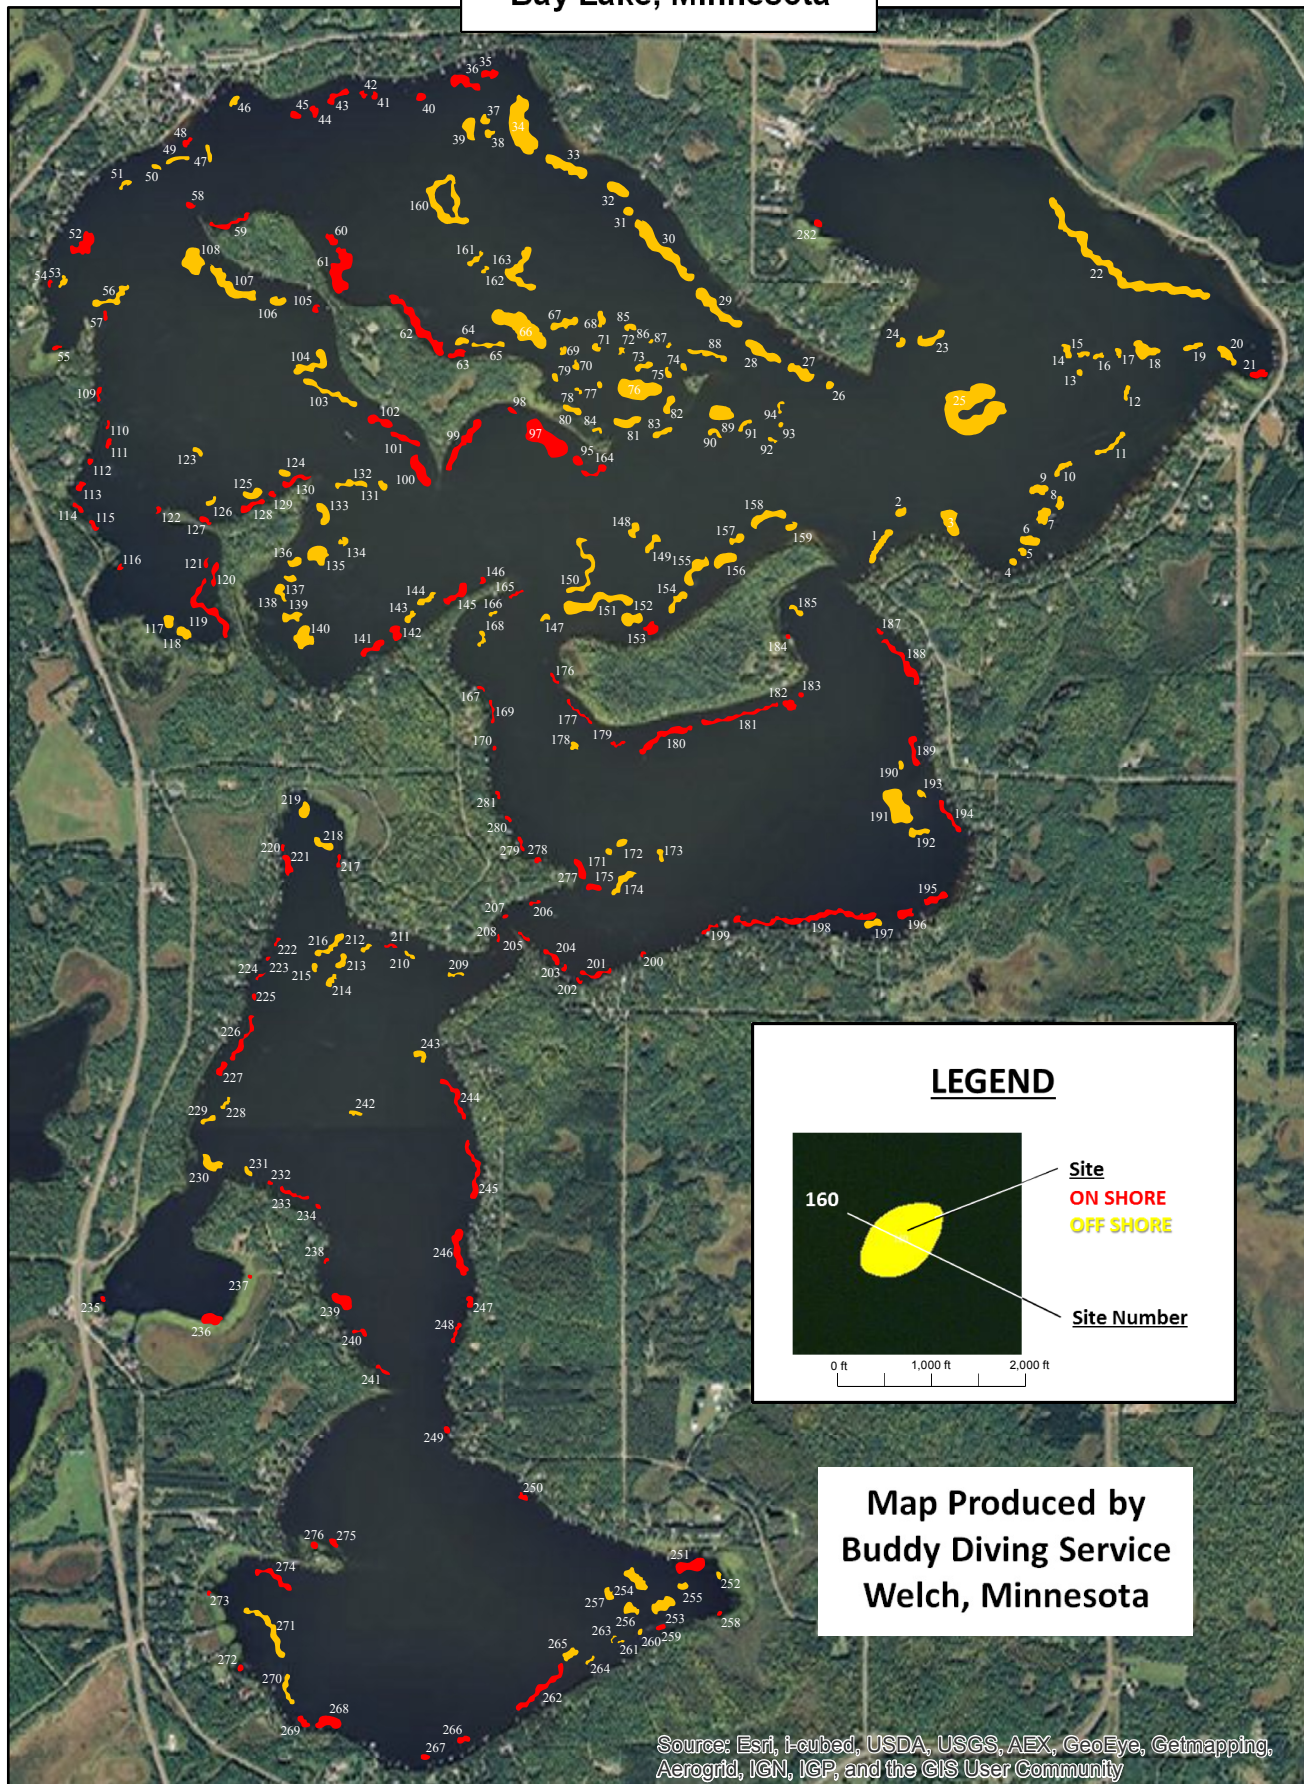

**BAY LAKE  
EURASIAN WATERMILFOIL  
Spring 2015 Survey  
Bay Lake, Minnesota**

**LEGEND**

160

Site  
ON SHORE  
OFF SHORE

Site Number

0 ft 1,000 ft 2,000 ft

**Map Produced by  
Buddy Diving Service  
Welch, Minnesota**

Source: Esri, i-cubed, USDA, USGS, AEX, GeoEye, Getmapping, Aerogrid, IGN, IGP, and the GIS User Community